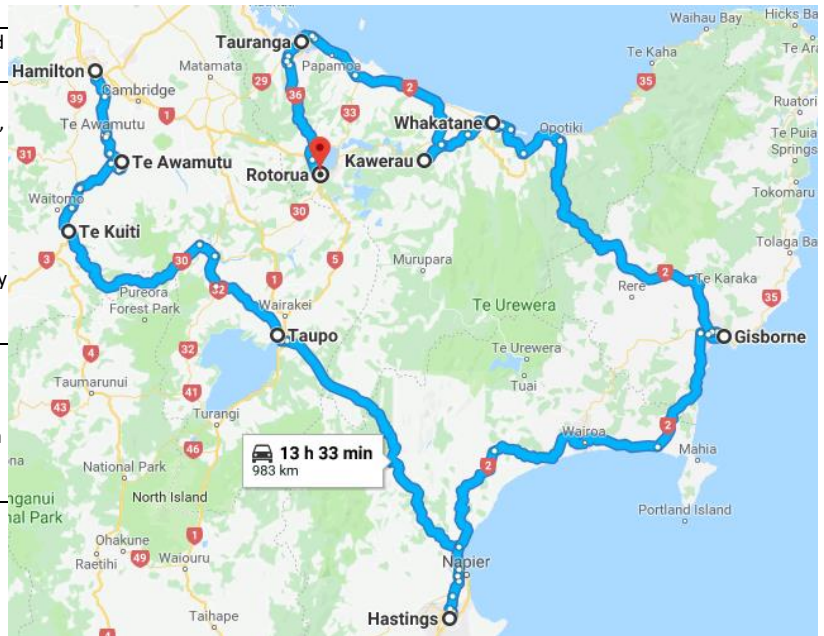

This map is guide only and includes the general ride destinations, not specific locations.

RIDE COORDINATOR	HAURAKI	Jocelyn Smith ride@whiteribbon.org.nz 027 645 8872
	ENQUIRIES	Rob McCann rob@whiteribbon.org.nz 021 212 2953
MEDIA	WEBSITE	www.whiteribbon.org.nz
	TWITTER	www.twitter.com/WhiteRibbonNZ
	FACEBOOK	www.facebook.com/whiteribbonnz
	YOUTUBE	www.youtube.com/WhiteRibbonNZ
RIDE LEADER	HAURAKI	Aaron Morrison 027 912 7593
SUPPORT CREW	HAURAKI	Albert Solomon: 021 055 3274 Albert.solomon@nzdf.mil.nz